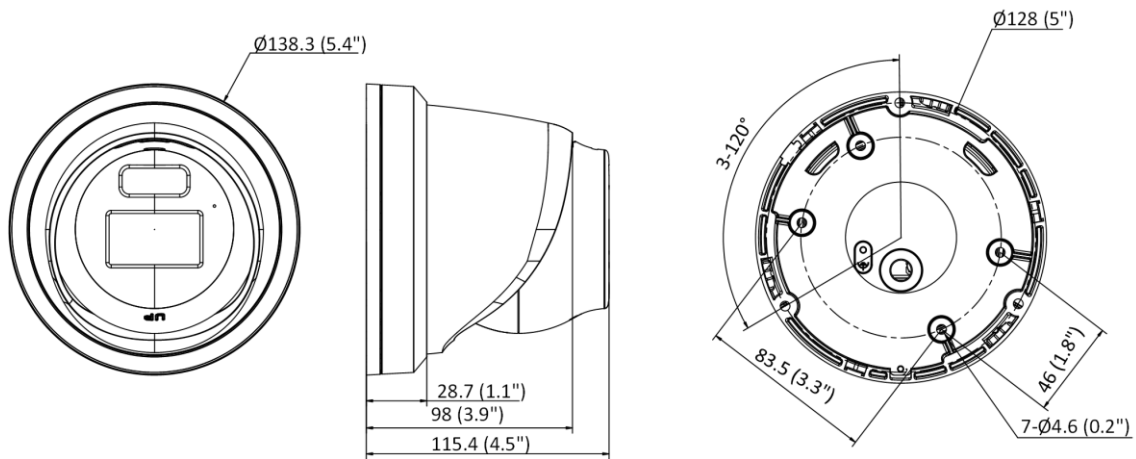

Level	Description
Top-level protection	Hikvision products at this level are equipped for use in areas where professional anti-corrosion protection is a must. Typical application scenarios include coastlines, docks, chemical plants, and more.
Moderate protection	Hikvision products at this level are equipped for use in areas with moderate anti-corrosion demands. Typical application scenarios include coastal areas about 2 kilometers (1.24 miles) away from coastlines, as well as areas affected by acid rain.
No specific protection	Hikvision products at this level are equipped for use in areas where no specific anti-corrosion protection is needed.

▪ **Dimension**

Unit: mm (inch)

▪ **Accessory**

▪ **Optional**

DS-1273ZJ-140B	DS-1273ZJ-140	DS-1275ZJ-SUS	DS-1280ZJ-PT6	DS-1276ZJ-SUS
Wall Mount	Wall Mount	Vertical Pole Mount	Junction Box	Corner Mount
DS-1271ZJ-140				
Pendant Mount