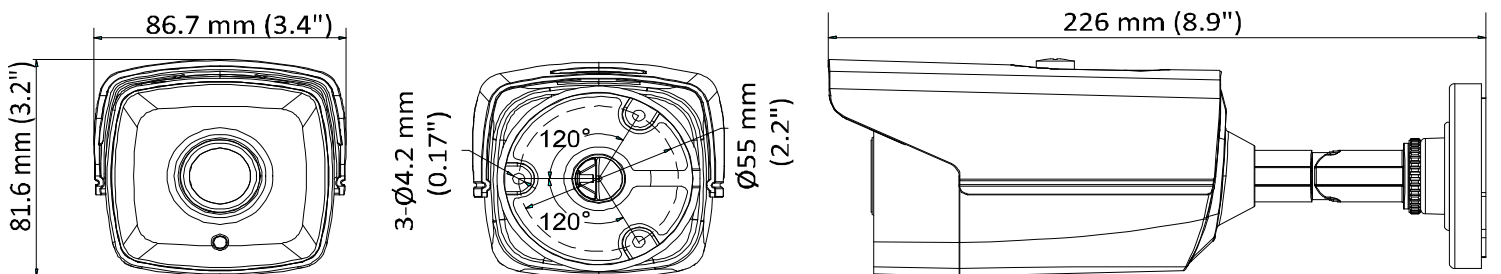

# Specifications

DS-2CE16H0T-IT5F	
<b>Camera</b>	
Image Sensor	5 MP progressive scan CMOS
Resolution	2560 (H) × 1944 (V)
Minimum Illumination	Color: 0.01 lux @ (f/1.2, AGC on), 0 lux with IR
Shutter Speed	1/30 s to 1/50,000 s
Lens	3.6 mm, 6 mm, 8 mm, or 12 mm fixed lens
Horizontal Field of View	80.1° (3.6 mm), 57.1° (6 mm), 41° (8 mm), 25.7° (12 mm)
Lens Mount	M12
Day/Night	IR cut filter
Angle Adjustment	Pan: 0° to 360°; tilt: 0° to 180°; rotate: 0° to 360°
Synchronization	Internal synchronization
Frame Rate	5 MP @ 20 fps, 4 MP @ 30 fps, 1080p @ 30 fps
<b>Menu</b>	
AGC	Supported
Day/Night Mode	Auto/color/BW (black and white)
White Balance	ATW/MWB
BLC	Supported
DWDR	Supported
Language	English
Functions	Brightness, sharpness, DNR, mirror, Smart IR
<b>Interface</b>	
TVI Video Output	1 HD analog output
Switch Button	TVI/AHD/CVI/CVBS
<b>General</b>	
Operating Conditions	-40° to 140° F (-40° to 60° C), humidity: 90% or less (non-condensing)
Power Supply	12 VDC ±25%
Power Consumption	Maximum 5.2 W
Protection Level	IP67
Material	Front cover: metal; main body: plastic
IR Range	Up to 260 ft (80 m)
Communication	Up-the-Coax, Protocol: HIKVISION-C (HD-TVI output)
Dimensions	3.41" x 3.23" x 8.67" (86.7 mm x 81.6 mm x 266 mm)
Weight	Approximately 1.50 lbs (680 g)

# Dimensions