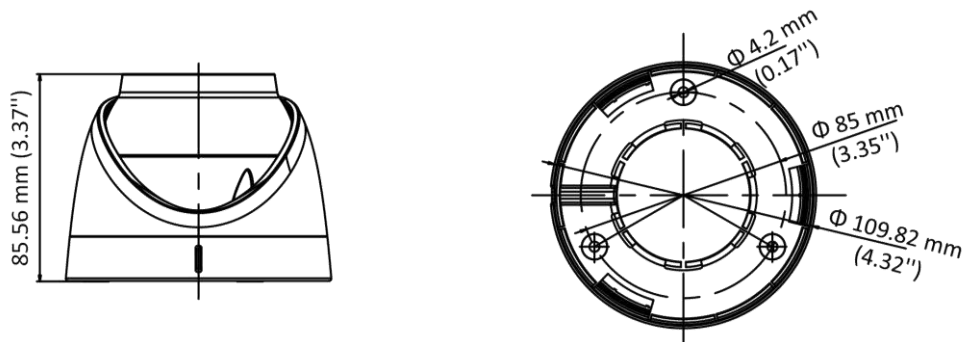

## Specification

Camera	
Image Sensor	5 MP CMOS
Signal System	PAL/NTSC
Resolution	2560 (H) × 1944 (V)
Frame Rate	TVI: 5MP@20fps, 4MP@30fps, 4MP@25fps, 1080p@30fps, 1080p@25fps CVI: 4MP@30fps, 4MP@25fps AHD: 5MP@20fps, 4MP@30fps, 4MP@25fps CVBS: PAL/NTSC
Min. illumination	0.0005 Lux @ (F1.0, AGC ON), 0 Lux with White Light
Shutter Time	PAL: 1/25 s to 1/50, 000 s NTSC: 1/30 s to 1/50, 000 s
Slow Shutter	Max. 16 times
Lens	2.8 mm fixed lens
Horizontal Field of View	2.8 mm, horizontal FOV: 99.7°, vertical FOV: 72°, diagonal FOV: 139.8°
Lens Mount	M16
Day & Night	Color
WDR (Wide Dynamic Range)	≥130 dB
Angle Adjustment	Pan: 0 to 360°, Tilt: 0 to 75°, Rotation: 0 to 360°
Menu	
White Light	Auto/Off
Image Mode	STD/HIGH-SAT
AGC	Yes
Day/Night Mode	Color
White Balance	Auto/Manual
AE (Auto Exposure) Mode	WDR/BLC/HLC/Global/HLS/Anti-banding
Privacy Mask	4 programmable privacy masks
Motion Detection	4 programmable motion areas
Noise Reduction	3D DNR
Language	English
Function	Brightness, Sharpness, Mirror, Smart Light
Interface	
Video Output	Switchable TVI/AHD/CVI/CVBS
General	
Operating Conditions	-40 °C to 60 °C (-40 °F to 140 °F), humidity 90% or less (non-condensing)
Power Supply	12 VDC ± 25% <i>*You are recommended to use one power adapter to supply the power for one camera.</i>
Power Consumption	Max. 3.5 W
Protection Level	IP67
Material	Main Body: Metal Enclosure: Plastic

White Light Range	Up to 20 m
Communication	HIKVISION-C
Dimensions	Φ 109.82 mm × 85.56 mm (4.32" × 3.37")
Weight	Approx. 350 g (0.77 lb.)

**Available Model**

DS-2CE72HFT-F28

**Dimension**

**Accessory**

**DS-1272ZJ-110-TRS**  
Wall Mount