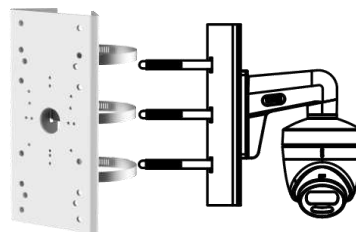

## Specification

Camera	
Image Sensor	5 MP CMOS
Signal System	PAL/NTSC
Resolution	2560 (H) × 1944 (V)
Frame Rate	TVI: 5MP@20fps, 4MP@30fps, 4MP@25fps, 1080p@30fps, 1080p@25fps CVI: 4MP@30fps, 4MP@25fps AHD: 5MP@20fps, 4MP@30fps, 4MP@25fps CVBS: PAL/NTSC
Min. illumination	0.0005 Lux @ (F1.0, AGC ON), 0 Lux with White Light
Shutter Time	PAL: 1/25 s to 1/50, 000 s NTSC: 1/30 s to 1/50, 000 s
Slow Shutter	Max. 16 times
Lens	2.8 mm fixed lens
Horizontal Field of View	2.8 mm, horizontal FOV: 99.7°, vertical FOV: 72°, diagonal FOV: 139.8°
Lens Mount	M16
Day & Night	Color
WDR (Wide Dynamic Range)	≥130 dB
Angle Adjustment	Pan: 0 to 360°, Tilt: 0 to 75°, Rotation: 0 to 360°
Menu	
White Light	Auto/Off
Image Mode	STD/HIGH-SAT
AGC	Yes
Day/Night Mode	Color
White Balance	Auto/Manual
AE (Auto Exposure) Mode	WDR/BLC/HLC/Global/HLS/Anti-banding
Privacy Mask	4 programmable privacy masks
Motion Detection	4 programmable motion areas
Noise Reduction	3D DNR
Language	English
Function	Brightness, Sharpness, Mirror, Smart Light
Interface	
Video Output	Switchable TVI/AHD/CVI/CVBS
General	
Operating Conditions	-40 °C to 60 °C (-40 °F to 140 °F), humidity 90% or less (non-condensing)
Power Supply	12 VDC ± 25% <i>*You are recommended to use one power adapter to supply the power for one camera.</i>
Power Consumption	Max. 3.5 W
Protection Level	IP67
Material	Main Body: Metal Enclosure: Plastic

White Light Range	Up to 20 m
Communication	HIKVISION-C
Dimensions	Φ 109.82 mm × 85.56 mm (4.32" × 3.37")
Weight	Approx. 350 g (0.77 lb.)

**Available Model**

DS-2CE72HFT-F28

**Dimension**

**Accessory**

**DS-1272ZJ-110-TRS**  
Wall Mount

**DS-1275ZJ-SUS**  
Vertical Pole Mount

**DS-1276ZJ-SUS**  
Corner Mount

**DS-1280ZJ-S**  
Junction Box

**DS-1280ZJ-TR13**  
Junction Box

**DS-1281ZJ-S**  
Inclined Ceiling Mount

Distributed by

**HIKVISION®****Headquarters**