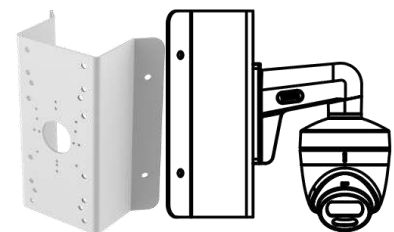

## Specification

Camera	
Image Sensor	5 MP CMOS
Signal System	PAL/NTSC
Resolution	2560 (H) × 1944 (V)
Frame Rate	TVI: 5MP@20fps, 4MP@30fps, 4MP@25fps, 1080p@30fps, 1080p@25fps CVI: 4MP@30fps, 4MP@25fps AHD: 5MP@20fps, 4MP@30fps, 4MP@25fps CVBS: PAL/NTSC
Min. illumination	0.0005 Lux @ (F1.0, AGC ON), 0 Lux with White Light
Shutter Time	PAL: 1/25 s to 1/50, 000 s NTSC: 1/30 s to 1/50, 000 s
Slow Shutter	Max. 16 times
Lens	2.8 mm fixed lens
Horizontal Field of View	2.8 mm, horizontal FOV: 99.7°, vertical FOV: 72°, diagonal FOV: 139.8°
Lens Mount	M16
Day & Night	Color
WDR (Wide Dynamic Range)	≥130 dB
Angle Adjustment	Pan: 0 to 360°, Tilt: 0 to 75°, Rotation: 0 to 360°
Menu	
White Light	Auto/Off
Image Mode	STD/HIGH-SAT
AGC	Yes
Day/Night Mode	Color
White Balance	Auto/Manual
AE (Auto Exposure) Mode	WDR/BLC/HLC/Global/HLS/Anti-banding
Privacy Mask	4 programmable privacy masks
Motion Detection	4 programmable motion areas
Noise Reduction	3D DNR
Language	English
Function	Brightness, Sharpness, Mirror, Smart Light
Interface	
Video Output	Switchable TVI/AHD/CVI/CVBS
General	
Operating Conditions	-40 °C to 60 °C (-40 °F to 140 °F), humidity 90% or less (non-condensing)
Power Supply	12 VDC ± 25% <i>*You are recommended to use one power adapter to supply the power for one camera.</i>
Power Consumption	Max. 3.5 W
Protection Level	IP67
Material	Main Body: Metal Enclosure: Plastic

White Light Range	Up to 20 m
Communication	HIKVISION-C
Dimensions	Φ 109.82 mm × 85.56 mm (4.32" × 3.37")
Weight	Approx. 350 g (0.77 lb.)

**Available Model**

DS-2CE72HFT-F28

**Dimension**

**Accessory**

**DS-1272ZJ-110-TRS**  
Wall Mount

**DS-1275ZJ-SUS**  
Vertical Pole Mount

**DS-1276ZJ-SUS**  
Corner Mount

**DS-1280ZJ-S**  
Junction Box

**DS-1280ZJ-TR13**  
Junction Box

**DS-1281ZJ-S**  
Inclined Ceiling Mount

Distributed by

**HIKVISION®****Headquarters**