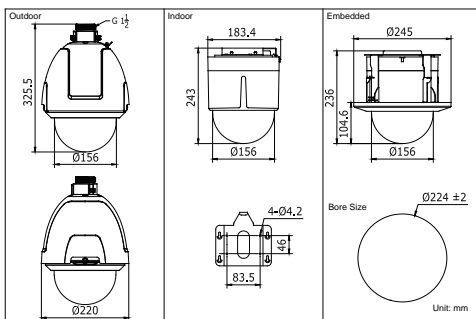

Dimensions

Accessories

Order Models

DS-2DF5276-AEL: High-PoE and 24 VAC, outdoor
 DS-2DF5276-AE3: PoE+ and 24 VAC, indoor (includes in-ceiling mount)

DS-2DF5276 Series	
Camera	
Image Sensor	1/3" progressive scan CMOS
Effective Pixels	1320K pixels
Minimum Illumination	Color: 0.05 lux @ f/1.6, B/W: 0.005 lux @ f/1/6
White Balance	Auto/manual/ATW/indoor/outdoor/daylight lamp/sodium lamp
AGC	Auto/manual
S/N Ratio	≥ 50 dB
Digital Noise Reduction	3D DNR
Backlight Compensation	HLC/BLC
Wide Dynamic Range	Digital WDR
Shutter Speed	1 to 1/30,000 sec.
Day/Night	IR cut filter
Digital Zoom	12x
Privacy Masking	24 privacy masks programmable, optional multiple colors and mosaics
Focus Mode	Auto/semiautomatic/manual
Enhancement	Defog
Lens	
Focal Length	4.3 mm to 129 mm, 30x optical zoom
Zoom Speed	Approximately 3 s (optical wide to tele)
Angle of View	57.4° to 2.8° (wide to tele)
Min. Working Distance	10 mm to 1500 mm (wide to tele)
Aperture Range	f/1.6 to f/5.0
Pan and Tilt	
Smart Tracking	Supported
Pan/Tilt Range	Pan: 360° endless; tilt: -5° to 90° (auto flip)
Pan/Tilt Speed	Pan manual speed: 0.1° to 300°/s, pan preset speed: 540°/s Tilt manual speed: 0.1° to 240°/s, tilt preset speed: 400°/s
Proportional Zoom	Rotation speed can be adjusted automatically according to zoom multiples
Number of Presets	256
Patrols	8 patrols, up to 32 presets per patrol
Patterns	4 patterns, with the recording time not less than 10 minutes per pattern
Power-Off Memory	Supported
Park Action	Preset/patrol/pattern/pan scan/tilt scan/random scan/frame scan/panorama scan
PTZ Position Display	Supported
Preset Freezing	Supported
Scheduled Task	Preset/patrol/pattern/pan scan/tilt scan/random scan/frame scan/panorama scan/dome reboot/self-test action/alarm output
Alarm	
Alarm Input	7 inputs
Alarm Output	2 relay outputs, alarm response actions configurable
Alarm Trigger	Motion detection, audio exception detection, dynamic analysis, tampering alarm, network disconnect, IP address conflict, storage exception
Alarm Actions	Preset, patrol, pattern, SD/SDHC card recording, relay output, notification on client
Local Video and Audio	
Video Output	1.0 V[p-p]/75 Ω, NTSC (or PAL) composite, BNC
Audio Input	1 mic in/line in interface. Line input: 2 to 2.4 V[p-p]; output impedance: 1K Ω, ±10%
Audio Output	1 audio output interface. Line level, impedance: 600 Ω
Network	
Ethernet	10Base-T/100Base-TX, RJ-45 connector
Max. Image Resolution	1280 × 960
Frame Rate	30 fps (1280 × 960), 30 fps
Image Compression	(1280 × 720) H.264/MJPEG/MPEG4, H.264 encoding with Baseline/Main/High profile
SVC	Supported
ROI Encoding	Supported
Audio Compression	G.711u/G.711a/G.726/MP2L2
Protocols	IPv4/IPv6, HTTP, HTTPS, 802.1x, Qos, FTP, SMTP, UPnP, SNMP, DNS, DDNS, NTP, RTSP, RTP, TCP, UDP, IGMP, ICMP, DHCP, PPPoE
Simultaneous Live Views	Up to 10
Streams	Triple streams
SD Memory Card	Built-in microSD/SDHC slot, up to 128 GB, supports manual/alarm/edge recording
User/Host Levels	Up to 32 users, 3 levels: administrator, operator, and user
Security Measures	User authentication (ID and PW), host authentication (MAC address), IP address filtering
Integration	
Application Programming	Open-ended API, supports ONVIF, PSIA, ISAPI, and CGI
Web Browser	IE 7+, Chrome 18+, Firefox 5.0+, Safari 5.02+, supports multi-language
General	
RS-485 Protocols	HIKVISION, Pelco-P, Pelco-D, self-adaptive
Power	
-AEL: 24 VAC, maximum 60 W/High-PoE, maximum 40 W	
-AE3: 24 VAC/PoE+, maximum 25 W	
Working Temperature	
-AEL: 24 VAC: -40° C to 65° C (-40° F to 149° F)/High-PoE: -30° C to 65° C (-22° F to 149° F)	
-AE3: -10° C to 50° C (14° F to 122° F)	
Humidity	
90% or less	
Protection Level	
IP66, TVS 4,000 V lightning protection, surge protection, and voltage transient protection IK 10 (optional)	
Dimensions	
Φ220 mm × 325.5 mm (Φ8.66" × 12.81") (outdoor)	
Φ183.4 mm × 243 mm (Φ7.22" × 9.57") (indoor)	
Weight	
Approximately 5 kg (11.02 lbs)	