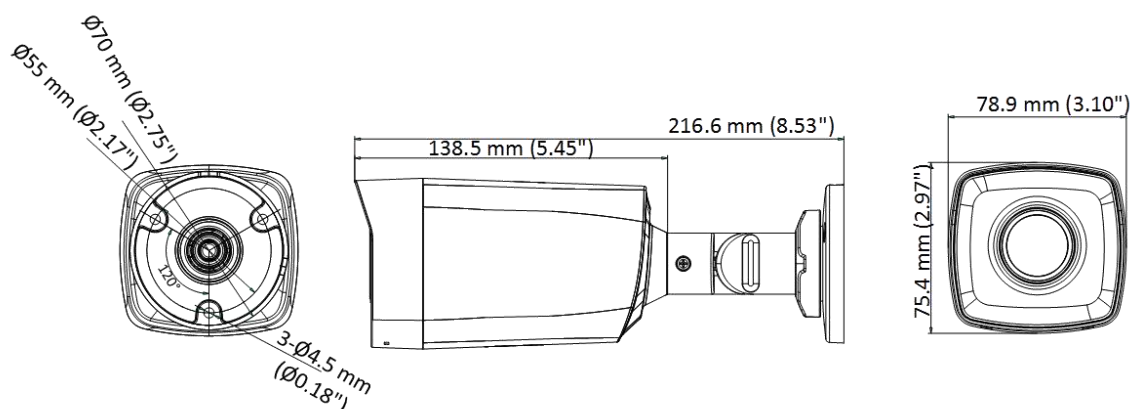

DS-2CE17D0T-IT1F(C) 2 MP Camera

- High quality imaging with 2 MP, 1920 × 1080 resolution
- 2.8 mm, 3.6 mm, 6 mm fixed focal lens
- Up to 30 m IR distance for bright night imaging
- One port for four switchable signals (TVI/AHD/CVI/CVBS)
- Water and dust resistant (IP67)

▪ Specification

Camera	
Image Sensor	2 MP CMOS
Signal System	PAL/NTSC
Frame Rate	TVI: 1080P@30fps, 1080P@25fps CVI: 1080P@30fps, 1080P@25fps AHD: 1080P@30fps, 1080P@25fps CVBS: PAL/NTSC
Resolution	1920 (H) × 1080 (V)
Min. illumination	0.01 Lux @ (F1.2, AGC ON), 0 Lux with IR
Shutter Time	PAL: 1/25 s to 1/50,000 s NTSC: 1/30 s to 1/50,000 s
Lens	2.8 mm, 3.6 mm, 6 mm fixed lens
Horizontal Field of View	2.8 mm, horizontal FOV: 101°, vertical FOV: 60°, diagonal FOV: 122° 3.6 mm, horizontal FOV: 79.6°, vertical FOV: 43.5°, diagonal FOV: 93.7° 6 mm, horizontal FOV: 51.9°, vertical FOV: 30°, diagonal FOV: 58.8°
Lens Mount	M12
Day & Night	ICR
WDR (Wide Dynamic Range)	Digital WDR
Angle Adjustment	Pan: 0 to 360°, Tilt: 0 to 180°, Rotation: 0 to 360°
Menu	
Image Mode	STD/HIGH-SAT
AGC	Yes
Day/Night Mode	Auto/Color/BW (Black and White)
White Balance	Auto/Manual
AE (Auto Exposure) Mode	DWDR/BLC/HLC/Global
Language	English
Functions	Brightness, Sharpness, Smart IR
2D DNR	Yes
Interface	
Video Output	Switchable TVI/AHD/CVI/CVBS
General	
Operating Condition	-40 °C to 60 °C (-40 °F to 140 °F), humidity: 90% or less (non-condensation)
Power Supply	12 VDC ± 25%
Power Consumption	Max. 2.2 W
Protection Level	IP67
Material	Front Cover: Metal Main Body: Plastic
IR Range	Up to 30 m
Communication	HIKVISION-C
Dimensions	78.9 mm × 75.4 mm × 216.6 mm (3.10" × 2.97" × 8.53")
Weight	Approx. 320 g (0.71 lb.)

▪ Dimension

▪ Accessory

DS-1280ZJ-XS

▪ Available Model

DS-2CE17DOT-IT1F(C)

Distributed by

HIKVISION®

Headquarters